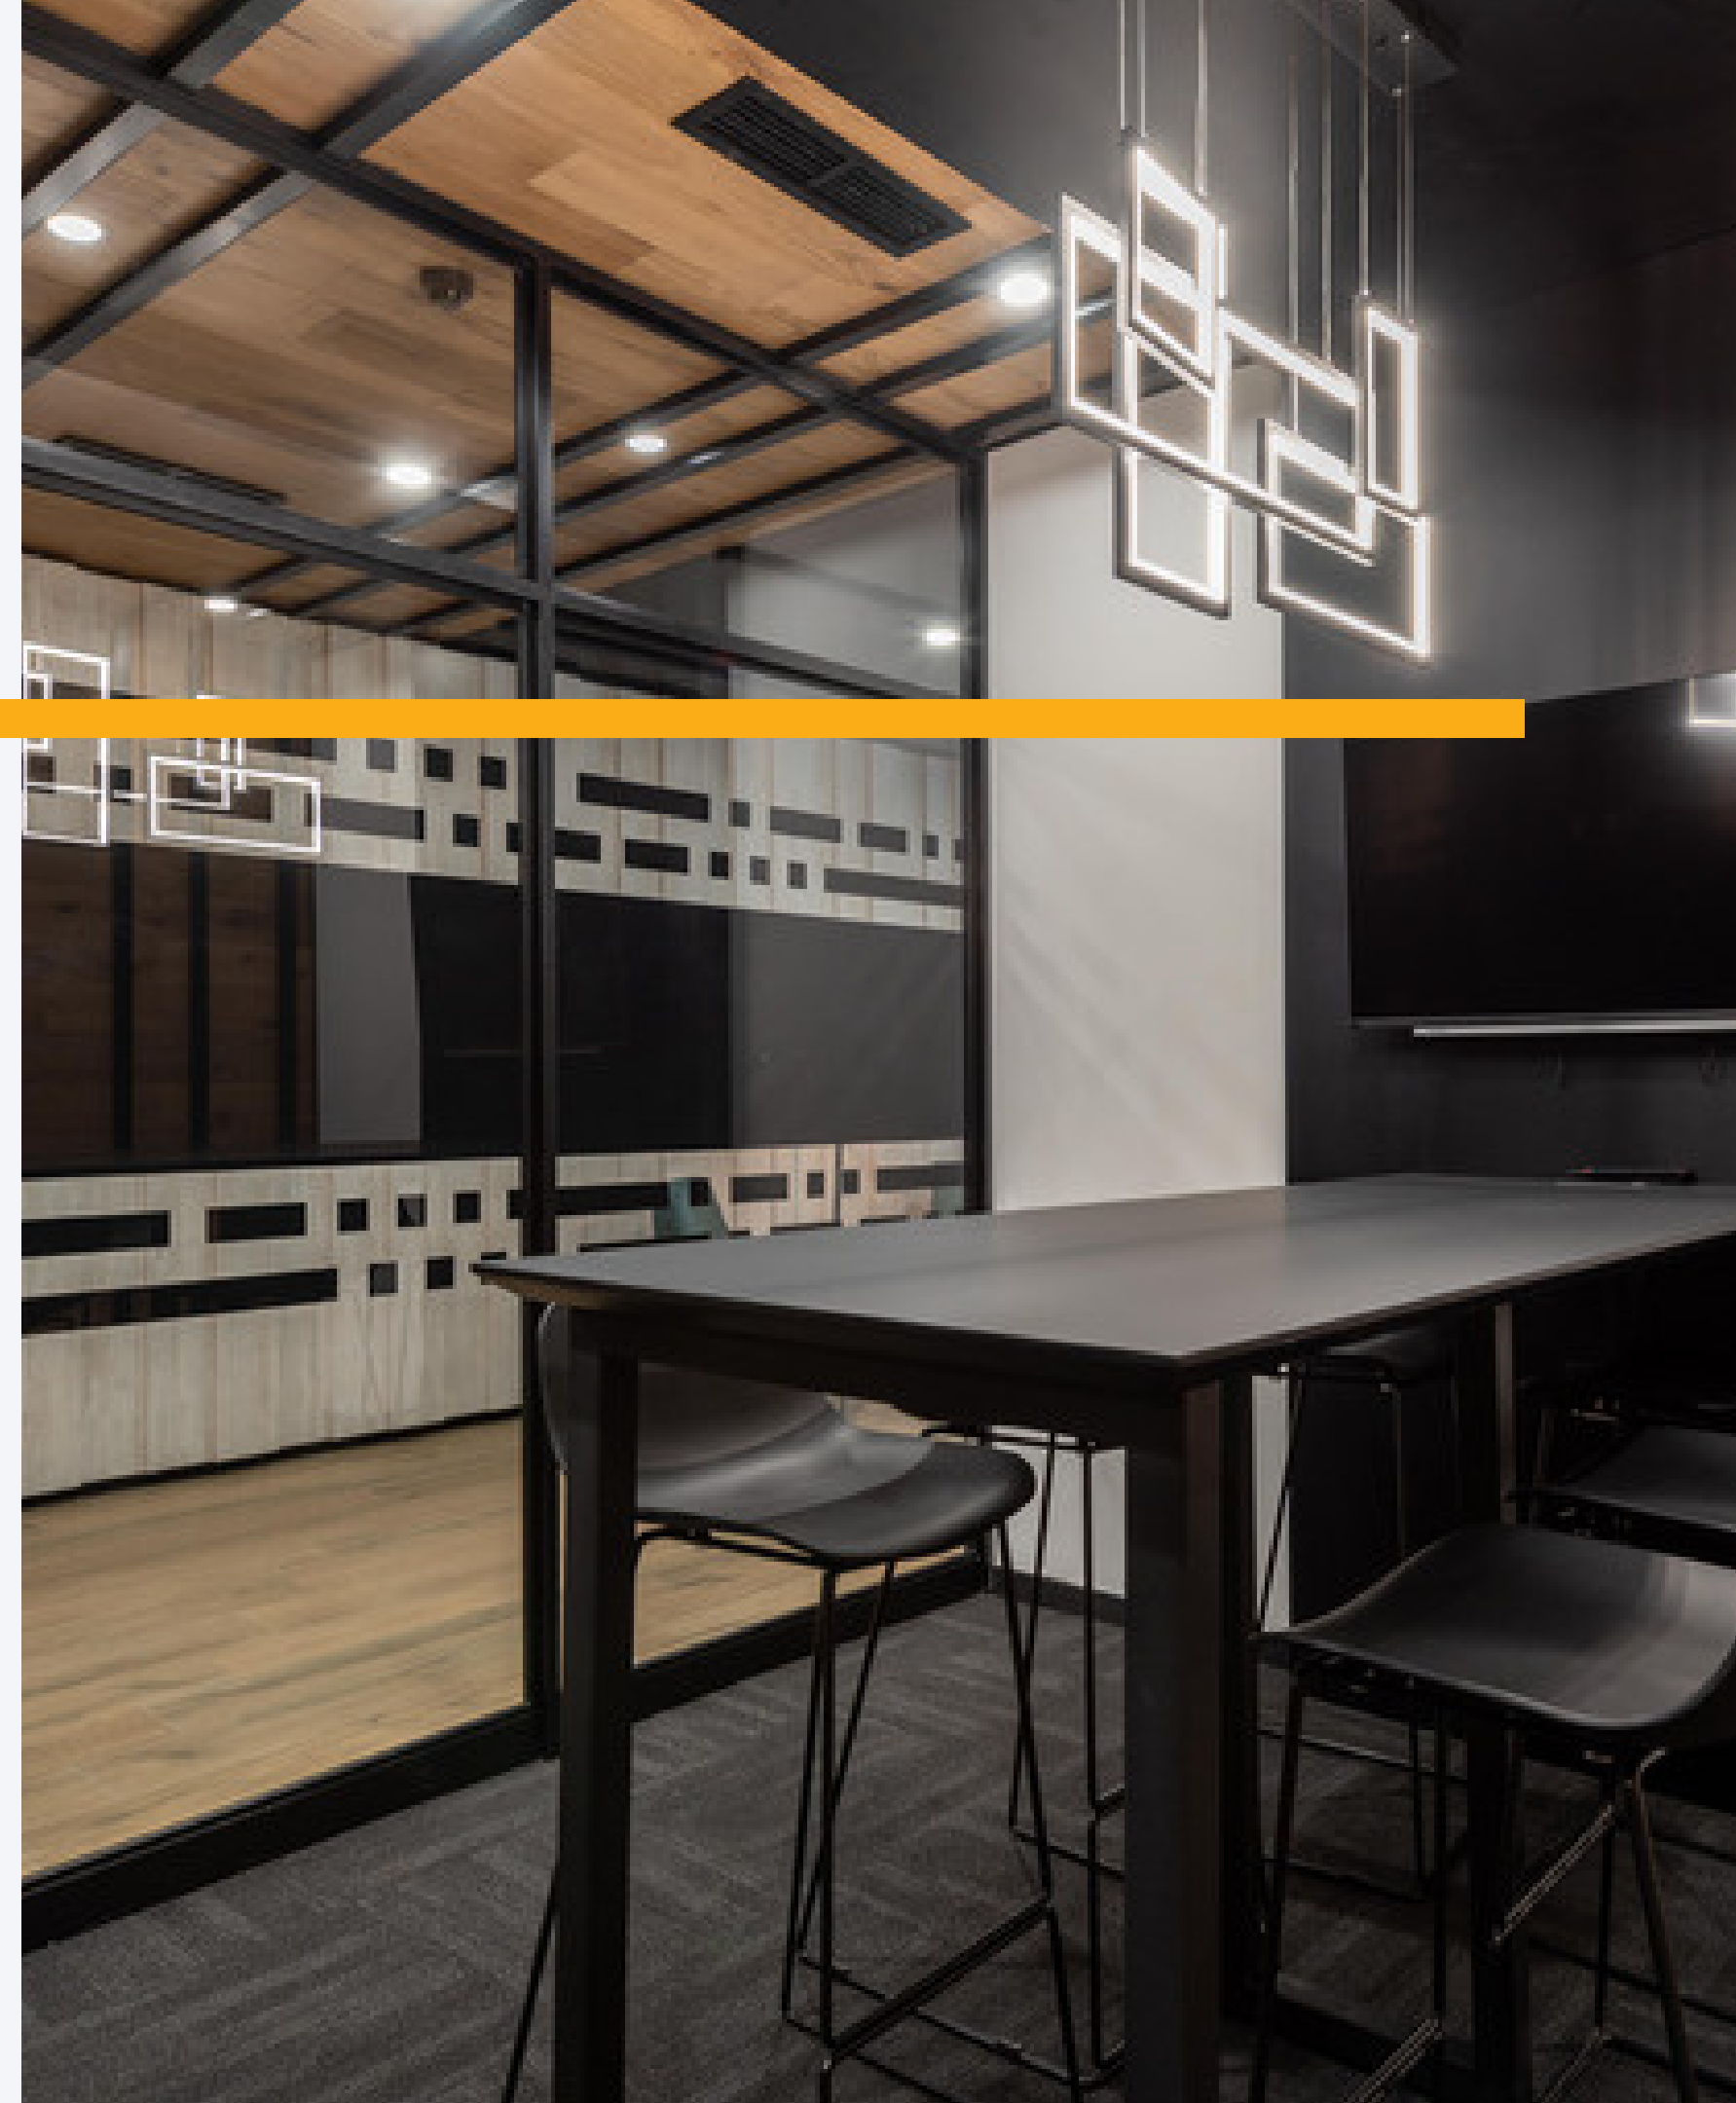

The logo for ADAPT features the word "ADAPT" in a bold, dark grey, sans-serif font. To the right of the text is a stylized orange icon consisting of a vertical line on the left, a horizontal line at the top, and a horizontal line at the bottom, with a vertical line on the right that curves upwards and then downwards, resembling a chair or a person's silhouette.

ADAPT

Executive Office Suites

@ GWEN LANE SANDTON

CO-WORKING
WITH A
DIFFERENCE

OFFICE OFFERING

Furnished Offices
(With Bespoke
Furniture)

Short Term
Leases
(Minimum 3
Months)

Direct &
Uninterrupted
Brand Visibility

Convenient
Office Access
from Street Level

Close Proximity
to Sandton
Gautrain Station
(Under 1km)

All Inclusive Rentals

Includes:

Tenant Parking

Free Guest Parking

Use of Reception
Service

Office Cleaning

Flexibility with
Tailored Preferences

RENTALS

SIZES

Suites range from 30m² to 150m²

RENTALS

Starting from R13 500 per unit

Receive a referral fee with every successful let of an office suite.

CRAIG BROWN